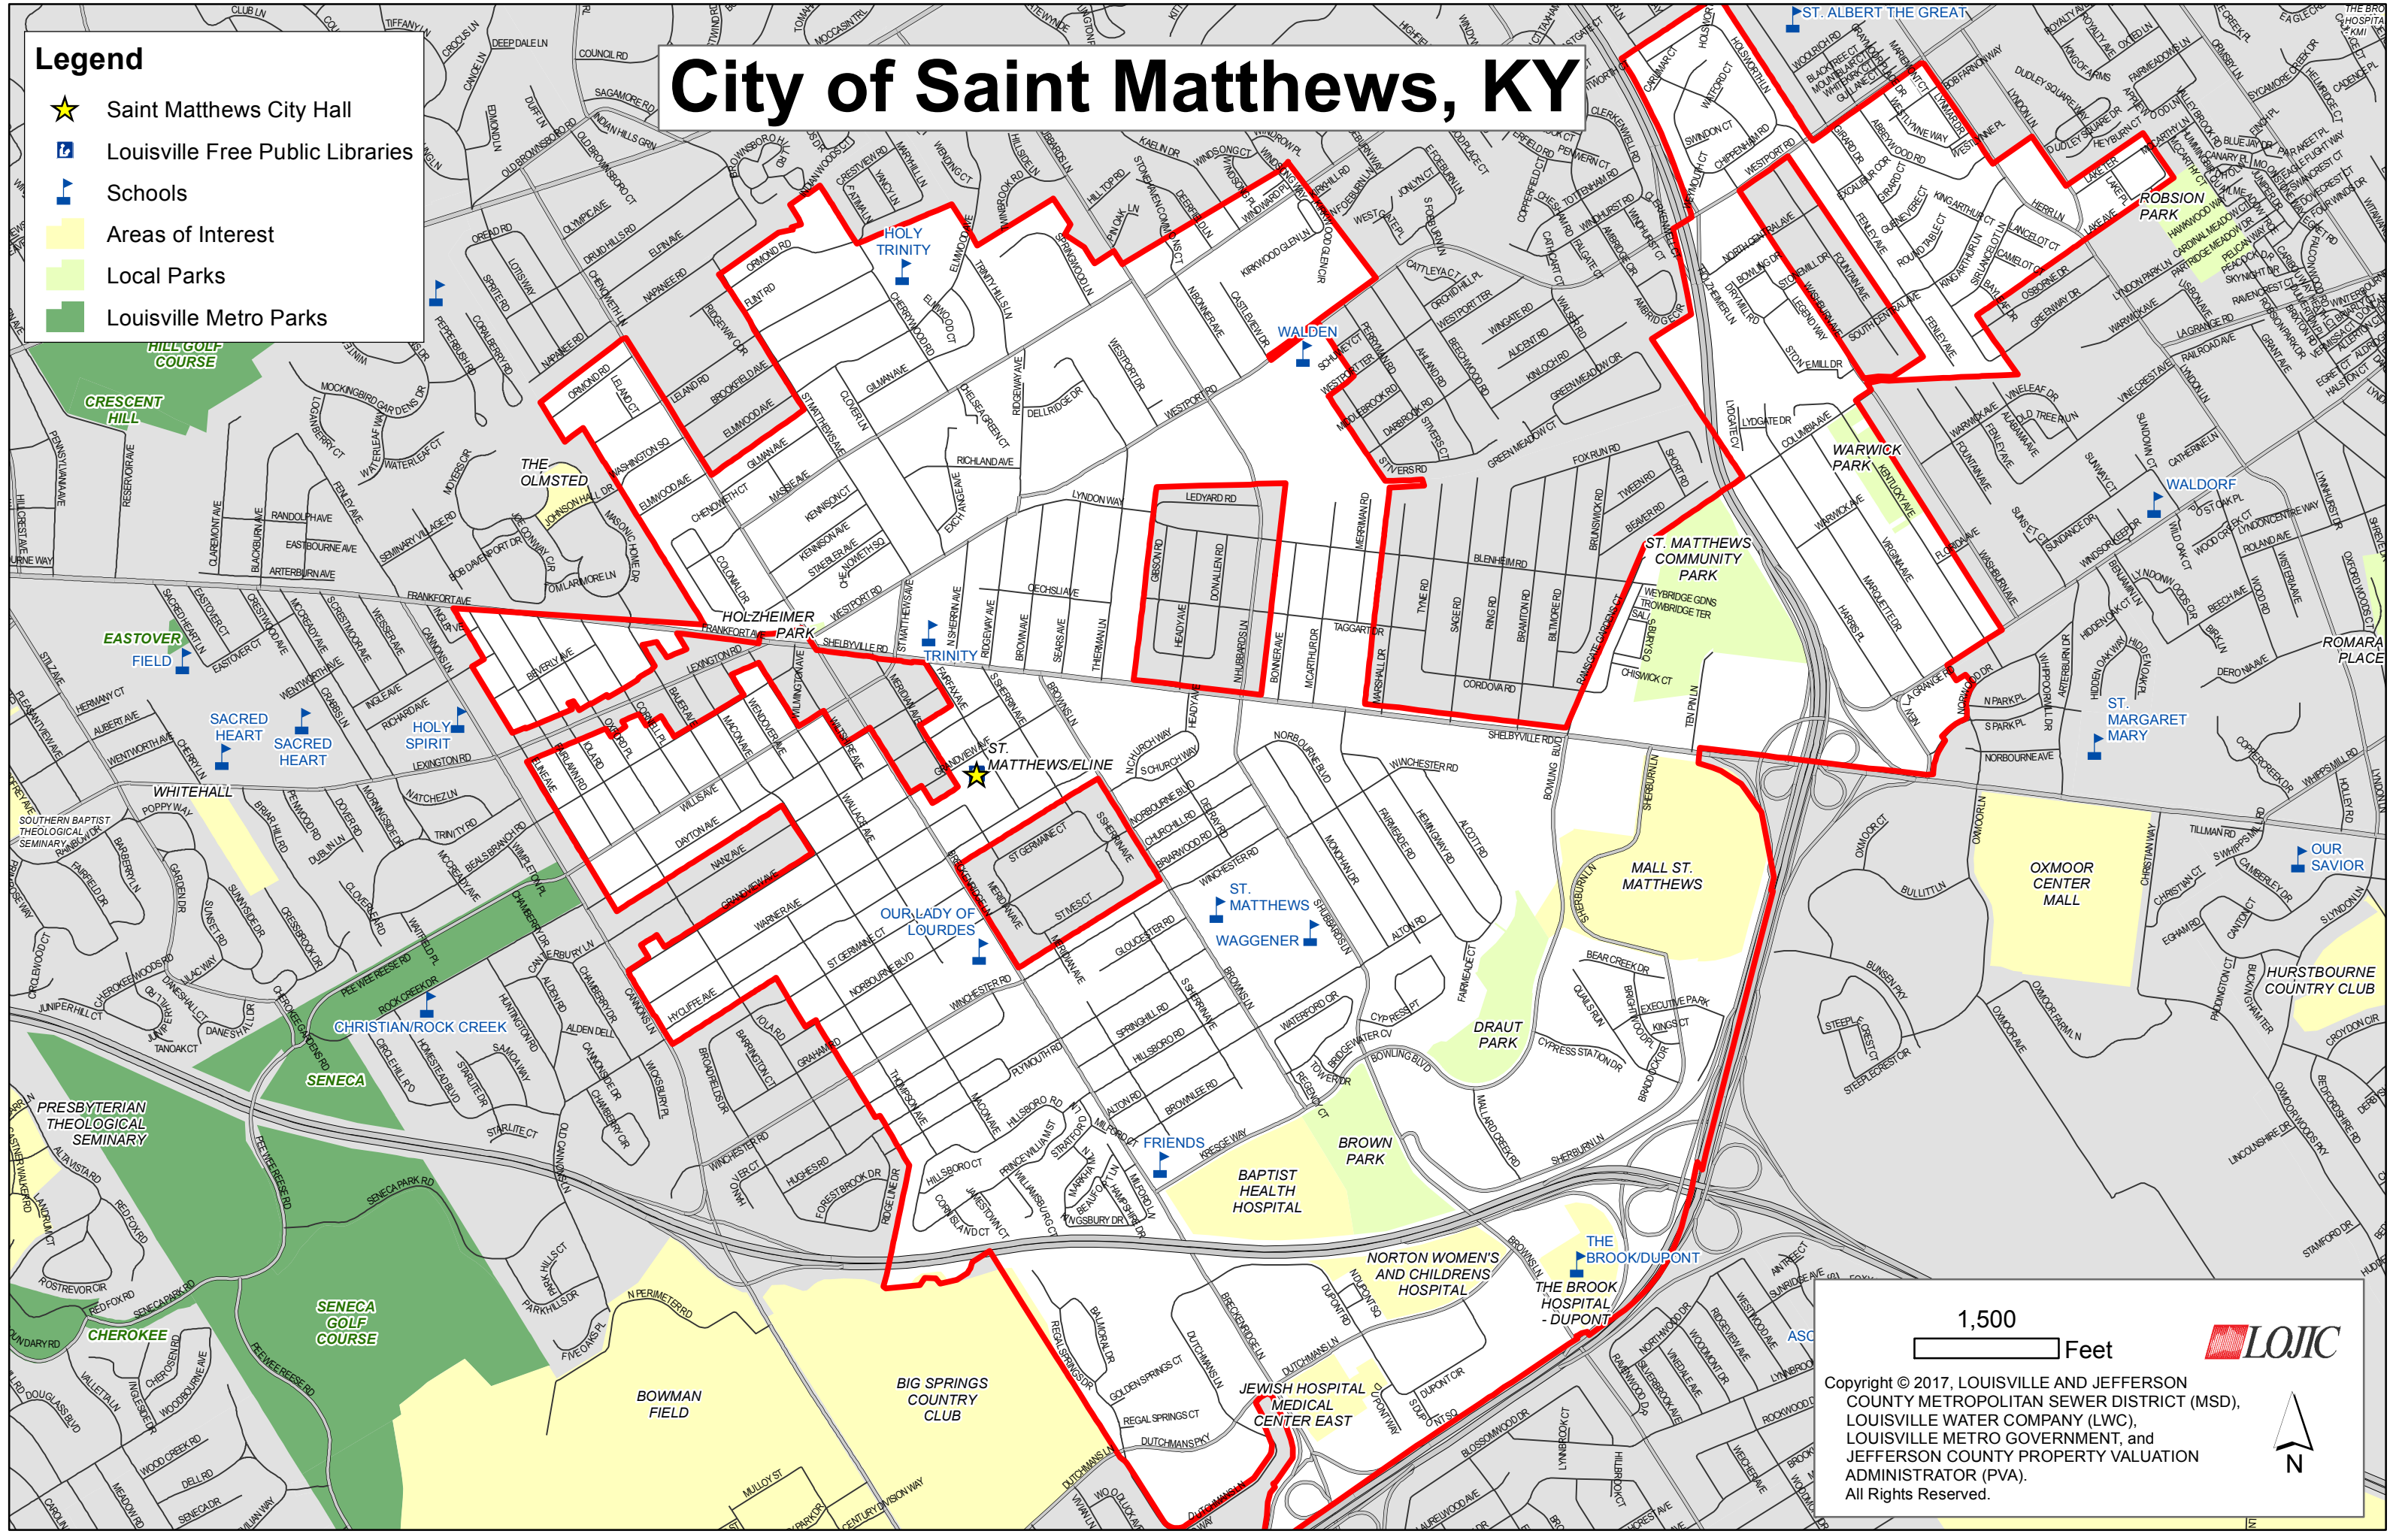

City of Saint Matthews, KY

- Legend**
- ★ Saint Matthews City Hall
 - 📖 Louisville Free Public Libraries
 - 🏫 Schools
 - 🟡 Areas of Interest
 - 🟢 Local Parks
 - 🟤 Louisville Metro Parks

1,500 Feet

Copyright © 2017, LOUISVILLE AND JEFFERSON COUNTY METROPOLITAN SEWER DISTRICT (MSD), LOUISVILLE WATER COMPANY (LWC), LOUISVILLE METRO GOVERNMENT, and JEFFERSON COUNTY PROPERTY VALUATION ADMINISTRATOR (PVA). All Rights Reserved.